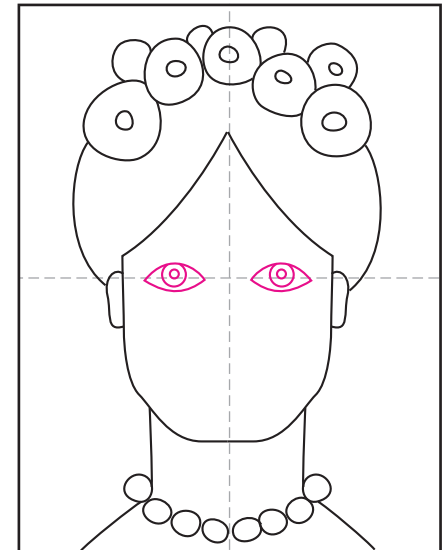

# Draw Frida Kahlo

1. Scan to see a YouTube video.

2. Draw the head and neck.

3. Draw necklace and shoulders

4. Draw ears and side hair.

5. Add flowers on top of her head.

6. Draw eyes on the center line.

7. Add the nose and mouth.

8. Finish with the eye brows.

9. Trace with a marker and color.

Frida Kahlo