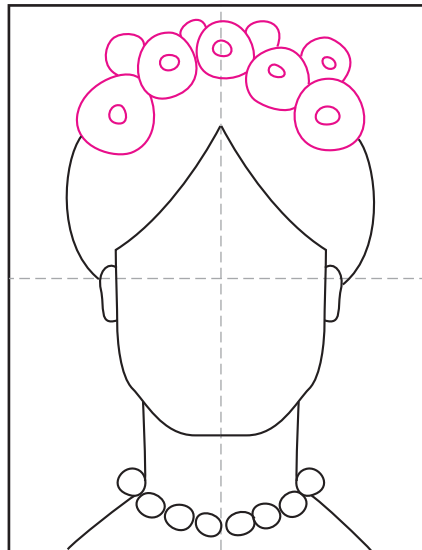

# Draw Frida Kahlo

1. Scan to see a YouTube video.

2. Draw the head and neck.

3. Draw necklace and shoulders

4. Draw ears and side hair.

5. Add flowers on top of her head.

6. Draw eyes on the center line.

7. Add the nose and mouth.

8. Finish with the eye brows.

9. Trace with a marker and color.

Frida Kahlo