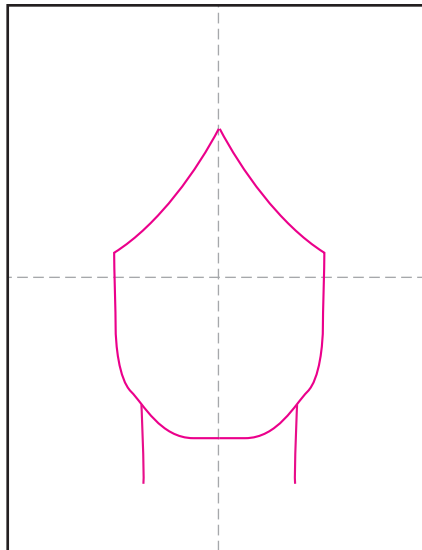

# Draw Frida Kahlo

1. Scan to see a YouTube video.

2. Draw the head and neck.

3. Draw necklace and shoulders

4. Draw ears and side hair.

5. Add flowers on top of her head.

6. Draw eyes on the center line.

7. Add the nose and mouth.

8. Finish with the eye brows.

9. Trace with a marker and color.

Frida Kahlo