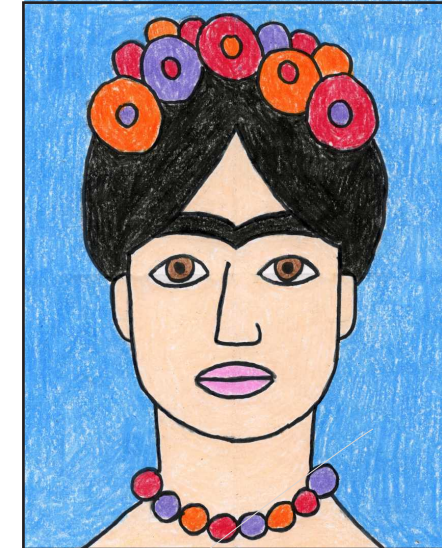

# Draw Frida Kahlo

1. Scan to see a YouTube video.

2. Draw the head and neck.

3. Draw necklace and shoulders

4. Draw ears and side hair.

5. Add flowers on top of her head.

6. Draw eyes on the center line.

7. Add the nose and mouth.

8. Finish with the eye brows.

9. Trace with a marker and color.

Frida Kahlo