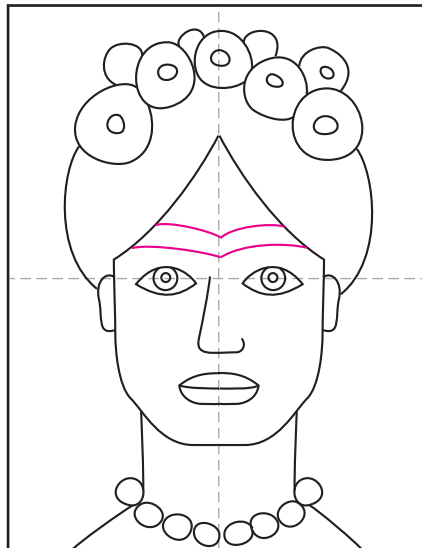

# Draw Frida Kahlo

1. Scan to see a YouTube video.

2. Draw the head and neck.

3. Draw necklace and shoulders

4. Draw ears and side hair.

5. Add flowers on top of her head.

6. Draw eyes on the center line.

7. Add the nose and mouth.

8. Finish with the eye brows.

9. Trace with a marker and color.

Frida Kahlo