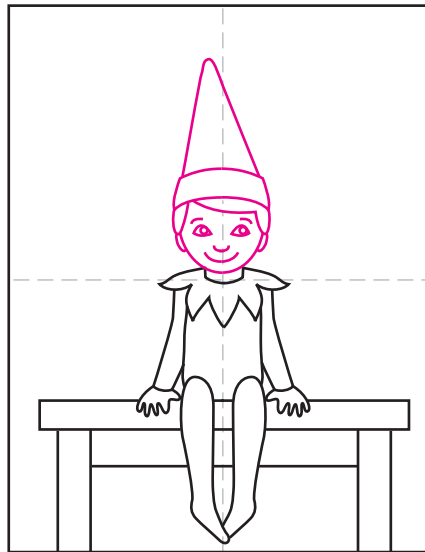

Draw an Elf on the Shelf

1. Draw a simple shelf.

2. Start the elf body and collar.

3. Draw the arms and hands to the side.

4. Add the two legs. Erase the gray lines.

5. Draw the head and pointy hat.

6. Add a Christmas tree on the side.

7. Draw a present on the other side.

8. Add a strand of lights on top.

9. Trace with a marker and color.

Elf on the Shelf