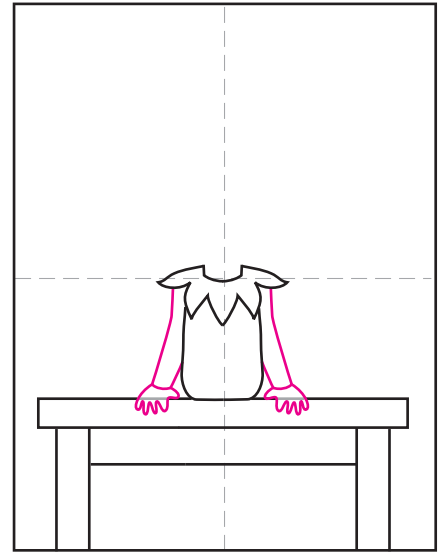

Draw an Elf on the Shelf

1. Draw a simple shelf.

2. Start the elf body and collar.

3. Draw the arms and hands to the side.

4. Add the two legs. Erase the gray lines.

5. Draw the head and pointy hat.

6. Add a Christmas tree on the side.

7. Draw a present on the other side.

8. Add a strand of lights on top.

9. Trace with a marker and color.

Elf on the Shelf