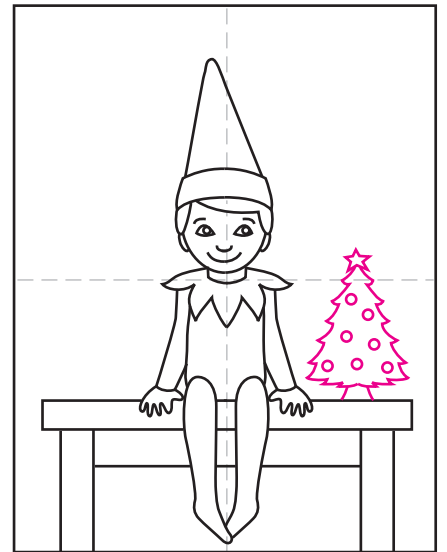

Draw an Elf on the Shelf

1. Draw a simple shelf.

2. Start the elf body and collar.

3. Draw the arms and hands to the side.

4. Add the two legs. Erase the gray lines.

5. Draw the head and pointy hat.

6. Add a Christmas tree on the side.

7. Draw a present on the other side.

8. Add a strand of lights on top.

9. Trace with a marker and color.

Elf on the Shelf